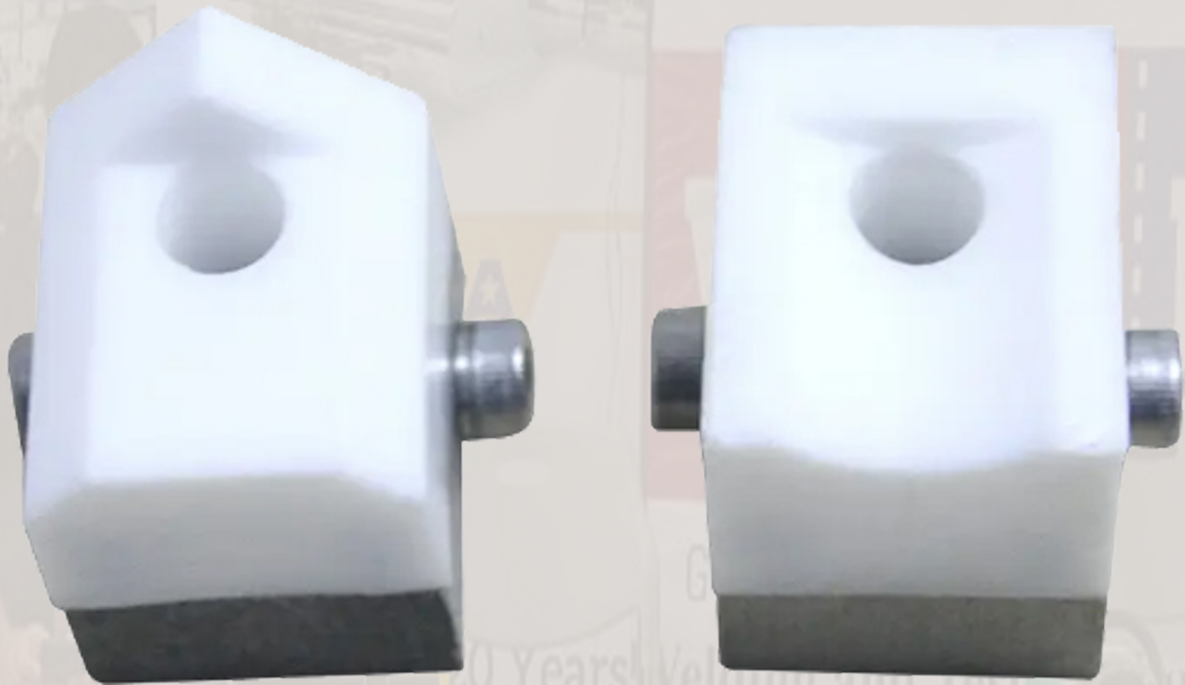

## ACCESSORIES / WELDING SHOE

#### TECHNICAL SPECIFICATION

Model	Corner welding shone ,flat welding shoe
Material	Aluminum alloy base with teflon welding shoe
Application	Welding shoe combined with hand extruder to weld sheets and pipes
Size	0.09Kg